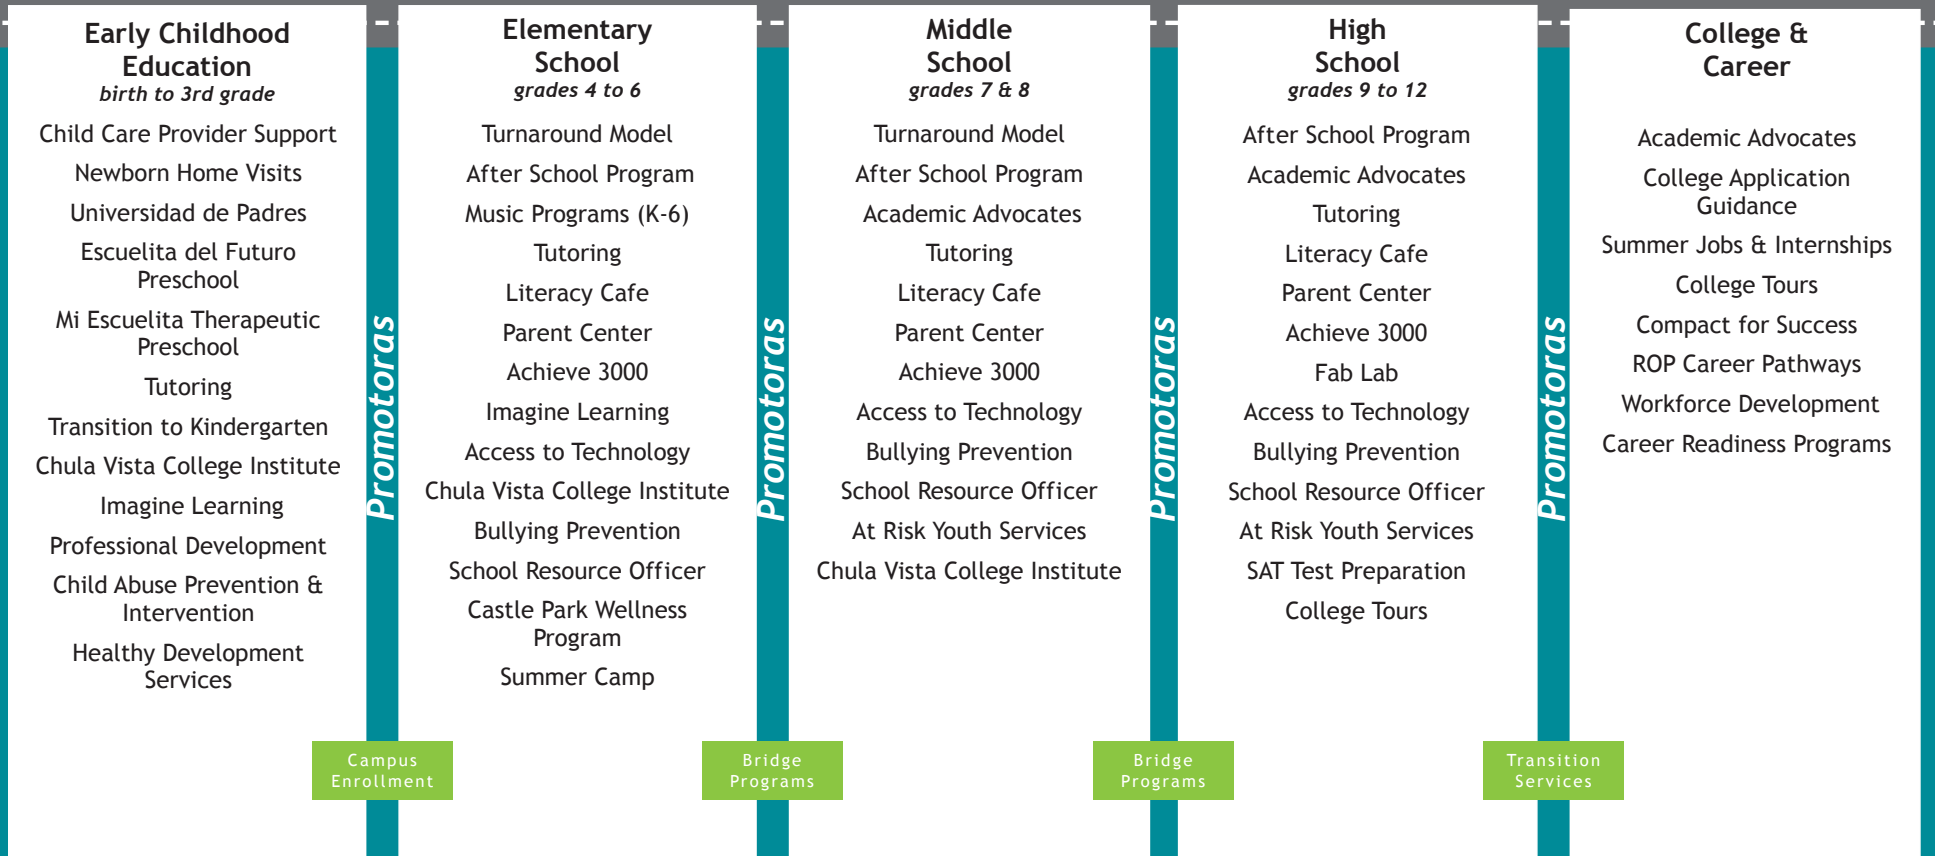

CRADLE TO CAREER

FAMILY SUPPORT

- Promotoras • Campus Parent Centers • Website • Skills Development • Civic Engagement • Emphasis on Social & Emotional Learning •

- Wellness Program • 21st Century Skills Development • Community Engagement • Resident Leadership Academy • English as a Second Language (ESL) Support

WRAP AROUND SERVICES

- Parent Education • Community Gardens • Nutrition Program • Internet/Computer Access & Education • Family Self Sufficiency Services • Tax Preparation • Workforce Development & Employment Assistance •

- Mobile Medical Unit • Domestic Violence Services • Community Resources Housing Assistance • Emergency Food • Neighborhood Revitalization • Adult Education • Youth Services • Transitional & Affordable Housing